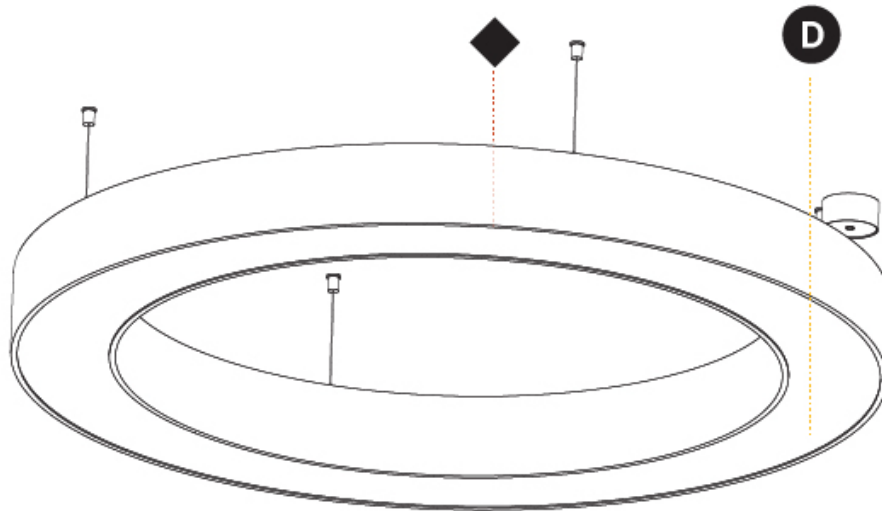

A30231-

PROJECT	_____
TYPE	_____
SPECIFIER	_____
QUANTITY	_____
DATE	_____