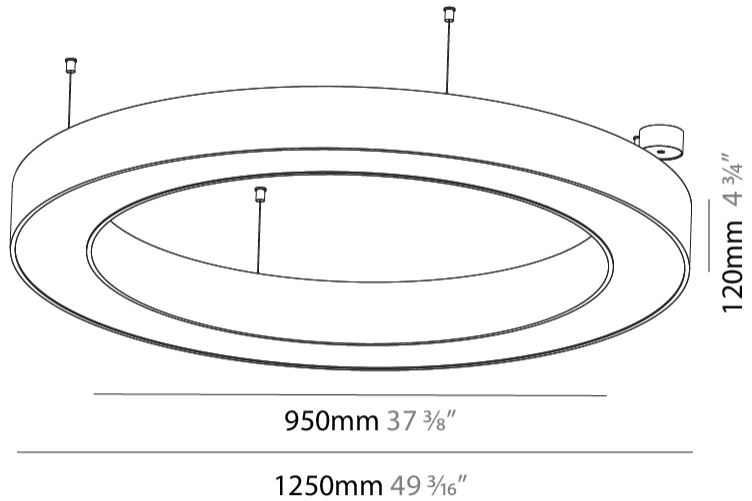

GENERAL

Series: Glorious
Subseries: Glorious
Brand: Prolight
Division: Architectural
Mounting Type: Suspension
Mounting Location: Ceiling
Subcategory: Ambient

PHYSICAL

Shape: Round
Diameter (mm): 1250
Diameter (in): 49 ³/₁₆
Height (mm): 120
Height (in): 4 ³/₄
Max. Overall Height (mm): 2120
Max. Overall Height (in): 83 ⁷/₁₆
Light Distribution: Direct
Weight (kg): 12.847
Weight (lbs): 28.26
Diffuser: [PMMA - Opal or Micro-Prism](#)
Fixture Finish: [SSR / BKV / CWI / CRY / HAB / UFT / ITA / RUA / FTG / MYG / LOD / PUS / FRO / FUP / KIA / POP / BLS / SPG / MEY / GOH / GUM / CHC / COM / ABZ / JAG / OBR / MOS / ROR](#)
Fixture Material: Aluminum

ELECTRICAL

Lamp Type: LED (Zhaga Standard)
Input Wattage (W): 60
Total Output Wattage (W): 48 / 38.4 (3500K)
Dimming: [Non-Dimming / Phase Dimming (120Vac only) / 0-10V Dimming](#)
Driver Included: Yes
Driver Location: Integrated
Driver Type: Constant Current
Driver Class: Class 2
Input Voltage (V): 120 - 277
Constant Current (MA): 350 / 1200 (3500K)

LED

Color Temperature (°K): [3000 / 3500 / 4000](#)
Max. Delivered Lumen (lm): 5540 / 5733 / 5850
CRI: >80 CRI
Efficiency (%): 0.65
Lamp Life (hrs): 50000

OPTICAL

RATINGS AND CERTIFICATIONS

Certified By: Certified for North American Standards
IP rating: IP20